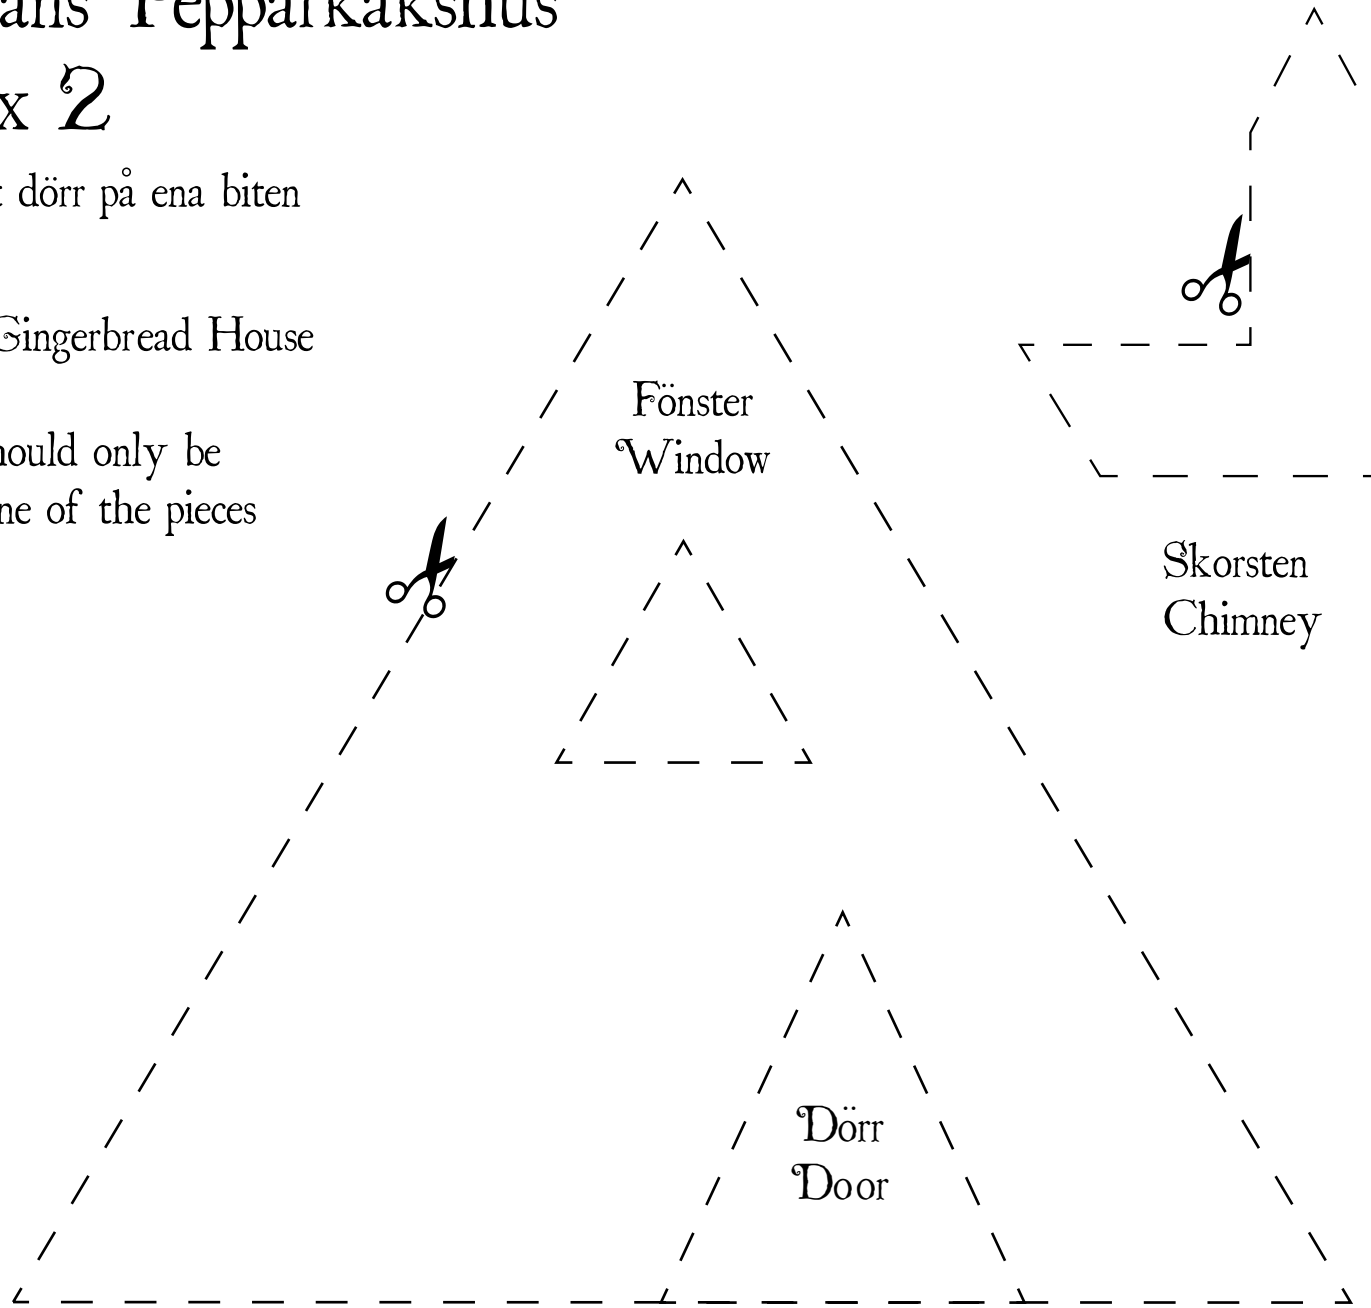

Christians Pepparkakshus

Gavel x 2

Skär bara ut dörr på ena biten

Christian's Gingerbread House
side x 2

The door should only be
cut out on one of the pieces

Christians Pepparkakshus

Tak x 2 (15x25cm)

Christian's Gingerbread House

Roof x 2